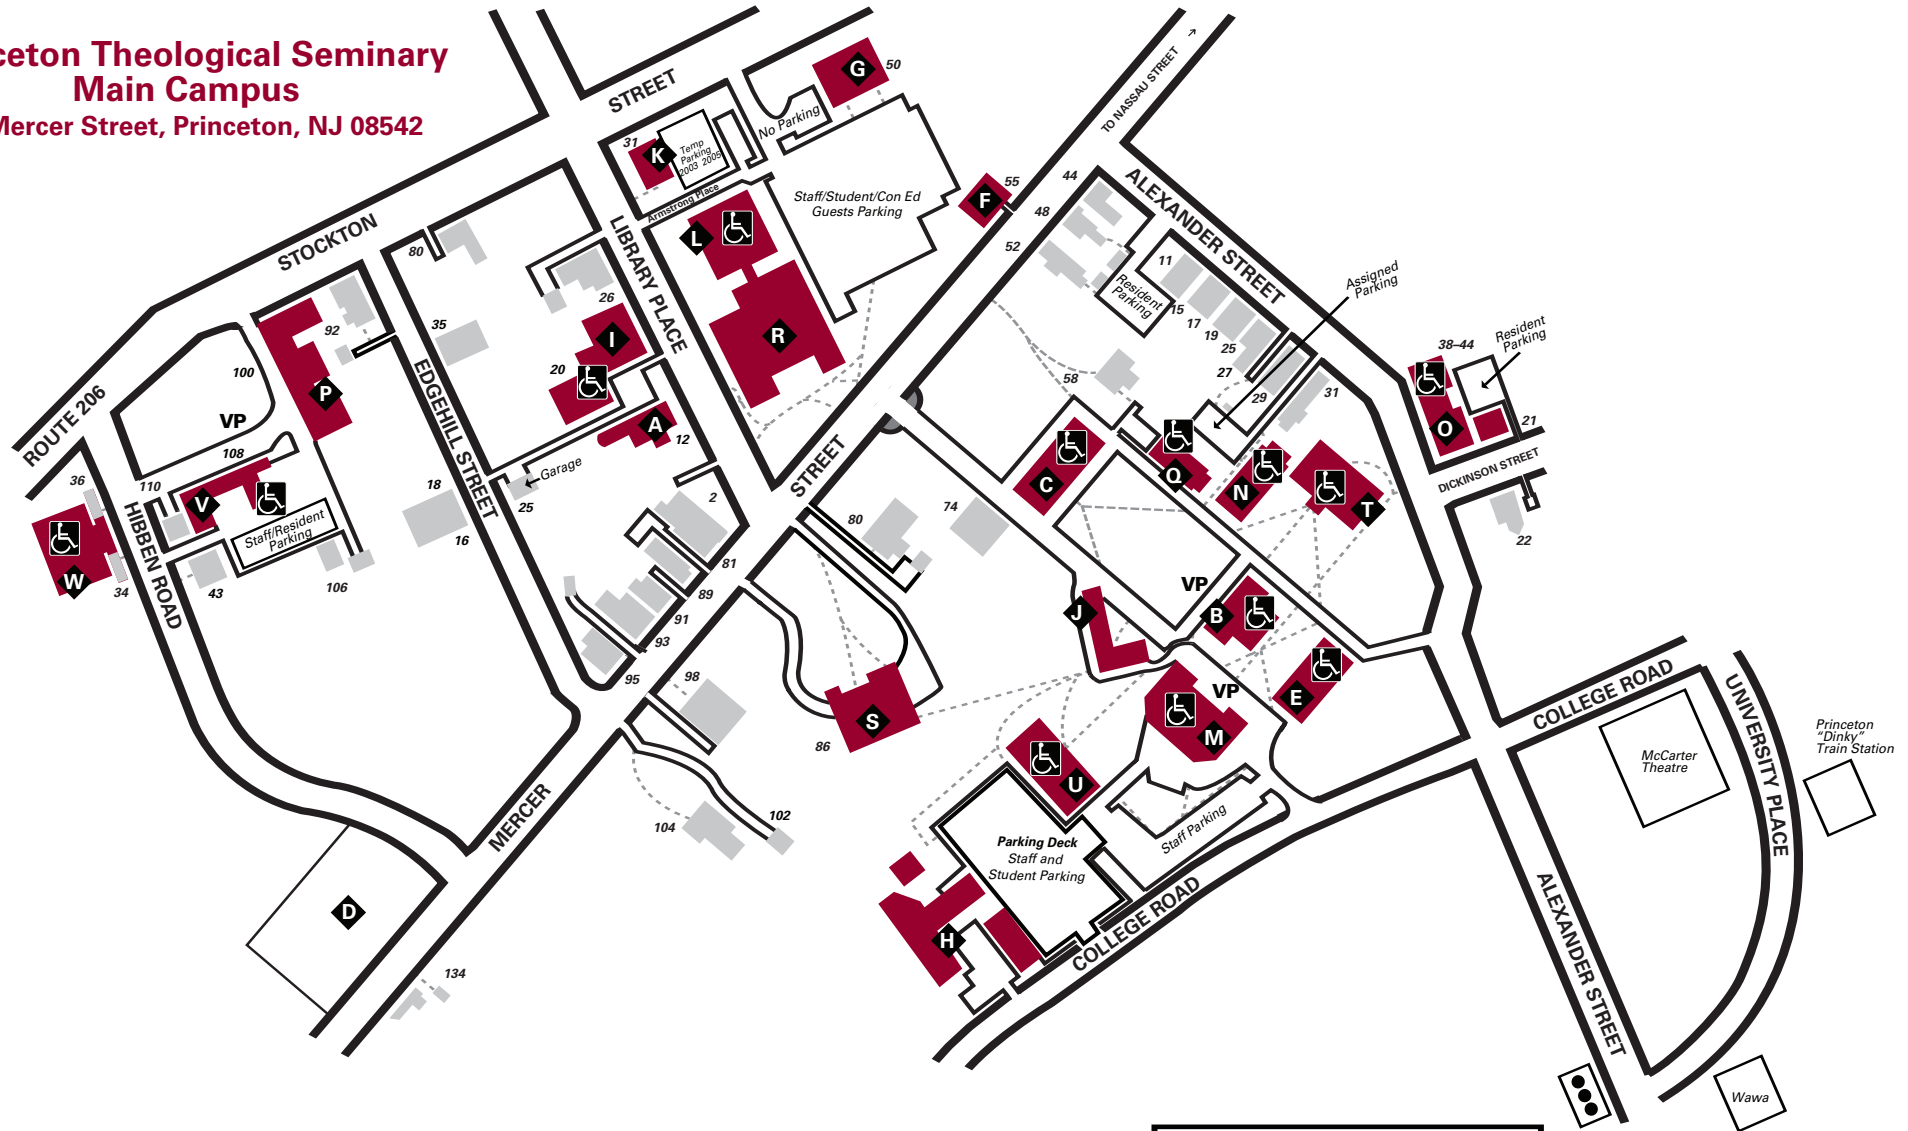

**Princeton Theological Seminary  
Main Campus**  
64 Mercer Street, Princeton, NJ 08542

**Map Key:**

- |                                 |  |                      |
|---------------------------------|--|----------------------|
| Adams House—A                   | Erdman Center/Center of Continuing Education—I | Roberts Hall—P       |
| Administration Building—B       | Hodge Hall—J                                   | Scheide Hall—Q       |
| Alexander Hall—C                | Lenox House—K                                  | Speer Library—R      |
| Athletic Field—D                | Luce Library—L                                 | Springdale—S         |
| Brown Hall—E                    | Mackay Campus Center—M                         | Stuart Hall—T        |
| Carriage House—F                | Miller Chapel—N                                | Templeton Hall—U     |
| Center of Theological Inquiry—G | Payne Hall—O                                   | Tennent Hall—V       |
| Corporation Yard—H              |  | Whiteley Gymnasium—W |

**Key to Symbols:**

- Public Street 
- Private/PTS drive 
- Walkway 
- Visitor Parking 
- PTS Offices/Classrooms/Dorms 
- PTS Private Residences 
- ADA Accessible   
*Whiteley Gymnasium and Payne Hall are not fully accessible.*
- Numbers in italics represent street numbers.*